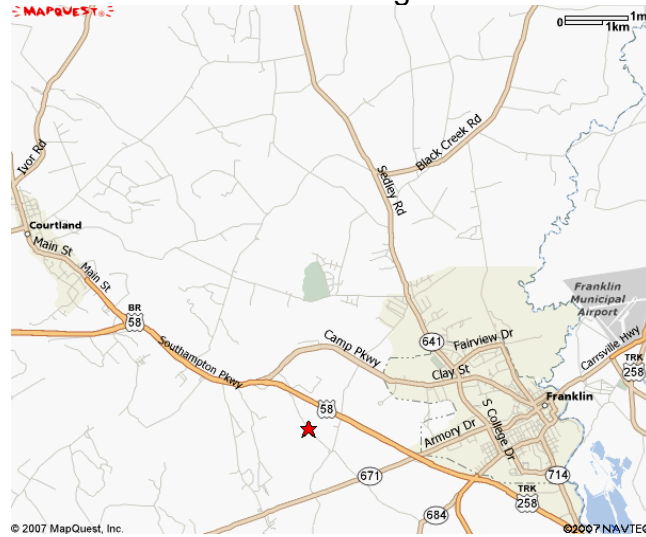

# DIRECTIONS TO EASTERN REGION CONTEST

Southeast Virginia

City of Franklin Area

New Market Road Area

### **DIRECTIONS FROM SOUTHWEST VIRGINIA**

1. Get on Rt. 58 heading east toward Franklin, VA
2. When you reach the intersection of Rt. 58 Business that runs into Rt. 58 By-Pass, stay on Rt. 58 By-Pass to go around Franklin.
3. When you get to the intersection of Rt. 671 (General Thomas Hwy) turn right.
4. Go to next road to right and turn right on to Rose Valley Road, Rt. 688.
5. You will come to another intersection, Rt. 687 (Delaware Rd.) make a left and then a quick right on to Newmarket Rd., Rt. 688.
6. Fairgrounds will be on your left.
7. Signs will be posted from intersection of 671 and Rt. 58 By-Pass to fairgrounds.

### **DIRECTIONS FROM VIRGINIA PENINSULA, MIDDLE PENINSULA AND EAST VIRGINIA**

1. Take I-64 East toward Norfolk.
2. In Hampton before crossing Hampton Roads Bridge Tunnel exit right on to I-664 toward Chesapeake, Bowers Hill.
3. Cross Monitor-Merrimac Bridge Tunnel.
4. Exit on to Rt. 58 West off of I-664 headed to Franklin.
5. Take Rt. 58 By-Pass around Franklin.
6. When you get to the intersection of Rt. 671 (General Thomas Hwy), turn left.
7. Go to next road to right and turn right on to Rose Valley Road, Rt. 688.
8. You will come to another intersection, Rt. 687 (Delaware Rd.) make a left and then a quick right on to Newmarket Rd., Rt. 688.
9. Fairgrounds will be on your left.
10. Signs will be posted from intersection of 671 and Rt. 58 By-Pass to fairgrounds.