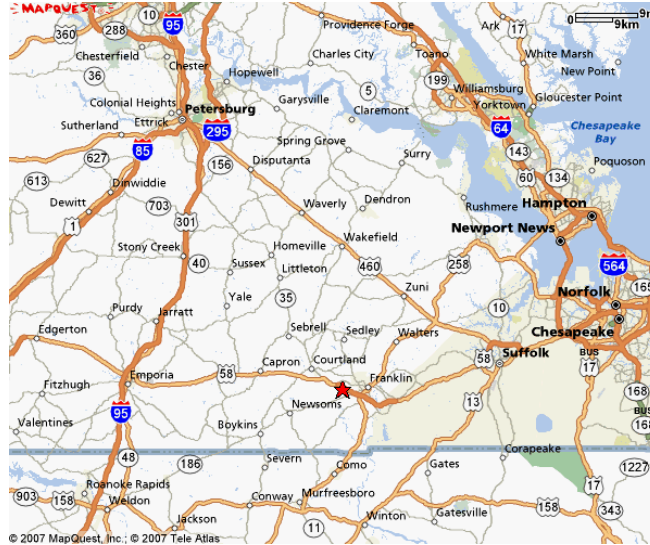

# DIRECTIONS TO EASTERN REGION CONTEST

Southeast Virginia

City of Franklin Area

New Market Road Area

## **DIRECTIONS TO EASTERN REGION CONTEST**

### **DIRECTIONS FROM SOUTHWEST VIRGINIA**

1. Get on Rt. 58 heading east toward Franklin, VA
2. When you reach the intersection of Rt. 58 Business that runs into Rt. 58 By-Pass, stay on Rt. 58 By-Pass to go around Franklin.
3. When you get to the intersection of Rt. 671 (General Thomas Hwy) turn right.
4. Go to next road to right and turn right on to Rose Valley Road, Rt. 688.
5. You will come to another intersection, Rt. 687 (Delaware Rd.) make a left and then a quick right on to Newmarket Rd., Rt. 688.
6. Fairgrounds will be on your left.
7. Signs will be posted from intersection of 671 and Rt. 58 By-Pass to fairgrounds.

### **DIRECTIONS FROM VIRGINIA PENINSULA, MIDDLE PENINSULA AND EAST VIRGINIA**

1. Take I-64 East toward Norfolk.
2. In Hampton before crossing Hampton Roads Bridge Tunnel exit right on to I-664 toward Chesapeake, Bowers Hill.
3. Cross Monitor-Merrimac Bridge Tunnel.
4. Exit on to Rt. 58 West off of I-664 headed to Franklin.
5. Take Rt. 58 By-Pass around Franklin.
6. When you get to the intersection of Rt. 671 (General Thomas Hwy), turn left.
7. Go to next road to right and turn right on to Rose Valley Road, Rt. 688.
8. You will come to another intersection, Rt. 687 (Delaware Rd.) make a left and then a quick right on to Newmarket Rd., Rt. 688.
9. Fairgrounds will be on your left.
10. Signs will be posted from intersection of 671 and Rt. 58 By-Pass to fairgrounds.